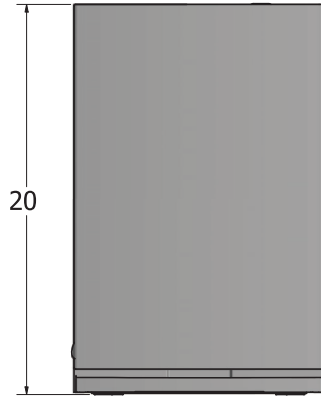

INTELLIPURE COMPACT

PROFESSIONAL DFS AIR PURIFICATION SYSTEM

PRODUCT DIMENSIONS

FRONT VIEW