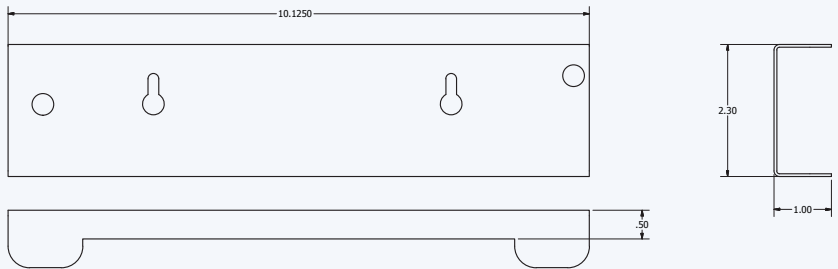

INTELLIPURE COMPACT

PROFESSIONAL DFS AIR PURIFICATION SYSTEM

PRODUCT DIMENSIONS

FRONT VIEW

SIDE VIEW

TOP VIEW

BOTTOM VIEW

WALL MOUNT BRACKET - [OPTIONAL]

FORMED VIEW

FLAT VIEW