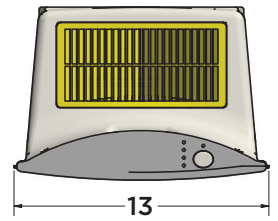

PRODUCT SPECIFICATIONS

Seller	Delos
Manufacturer	Healthway
Product	Intellipure Compact
Model #:	10600-9
Particle Efficiency	99.99% down to 0.007 micron* 99.99% @ 0.3 micron**
Filters	<ul style="list-style-type: none"> • Pre-Filter and Carbon Filter • DFS Grid • Main Filter
Installation	Stand-alone & Wall-mount capabilities
Power	120v - 240v AC 50 - 60 Hz
Wattage	40-65W based on fan speed. 1.2W in standby mode (no fan on).
Decibels	40 dB - 60 dB based on fan speed.
Fan Speeds	<ul style="list-style-type: none"> • Low - 22 CFM - 9W • Medium - 49 CFM - 15W • High - 79 CFM - 25W • Turbo - 150 CFM - 65W
Room Coverage	550 Square Feet (8 foot ceiling considered)
Dimensions	13w x 8.75d x 20h (285mm x 385 mm x 590 mm)
Weight	17 lbs.
Filter Dimensions W x D x H	<ul style="list-style-type: none"> • Main Filter - 9 1/4 x 5 5/8 x 3 1/4 • Pre-Filter: 9 1/2 x 1 1/2 x 11 1/2
Certifications	<ul style="list-style-type: none"> • CE • CARB • UL867

INTELLIPURE COMPACT

PROFESSIONAL DFS AIR PURIFICATION SYSTEM

PRODUCT DIMENSIONS

FRONT VIEW

SIDE VIEW

TOP VIEW

BOTTOM VIEW

WALL MOUNT BRACKET - [OPTIONAL]

FORMED VIEW

FLAT VIEW