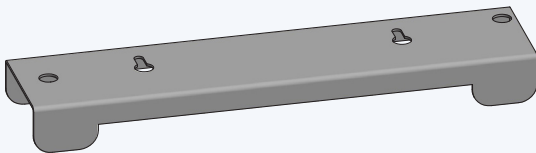

INTELLIPURE COMPACT

PROFESSIONAL DFS AIR PURIFICATION SYSTEM

PRODUCT DIMENSIONS

FRONT VIEW

SIDE VIEW

TOP VIEW

BOTTOM VIEW

WALL MOUNT BRACKET - [OPTIONAL]

FORMED VIEW

FLAT VIEW